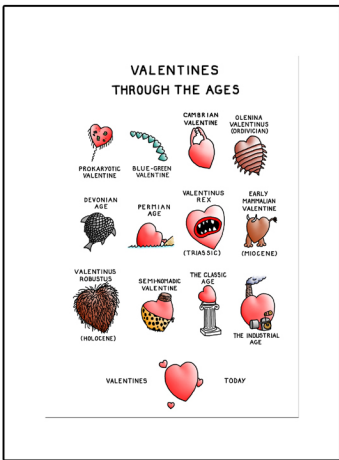

Home is Where the Heart Is

Valentine Cat Treats

Valentines Through the Ages

Santa is Coming

Suggested retail is \$3.50. Wholesale orders receive a 40% discount. All images are printed with archival inks on either photo paper or heavy cardstock. Cards and envelopes are packaged together in a clear sleeve. Any caption or image inside is also printed on the back so the buyer may see the contents. The artist resides in Portland, Or.